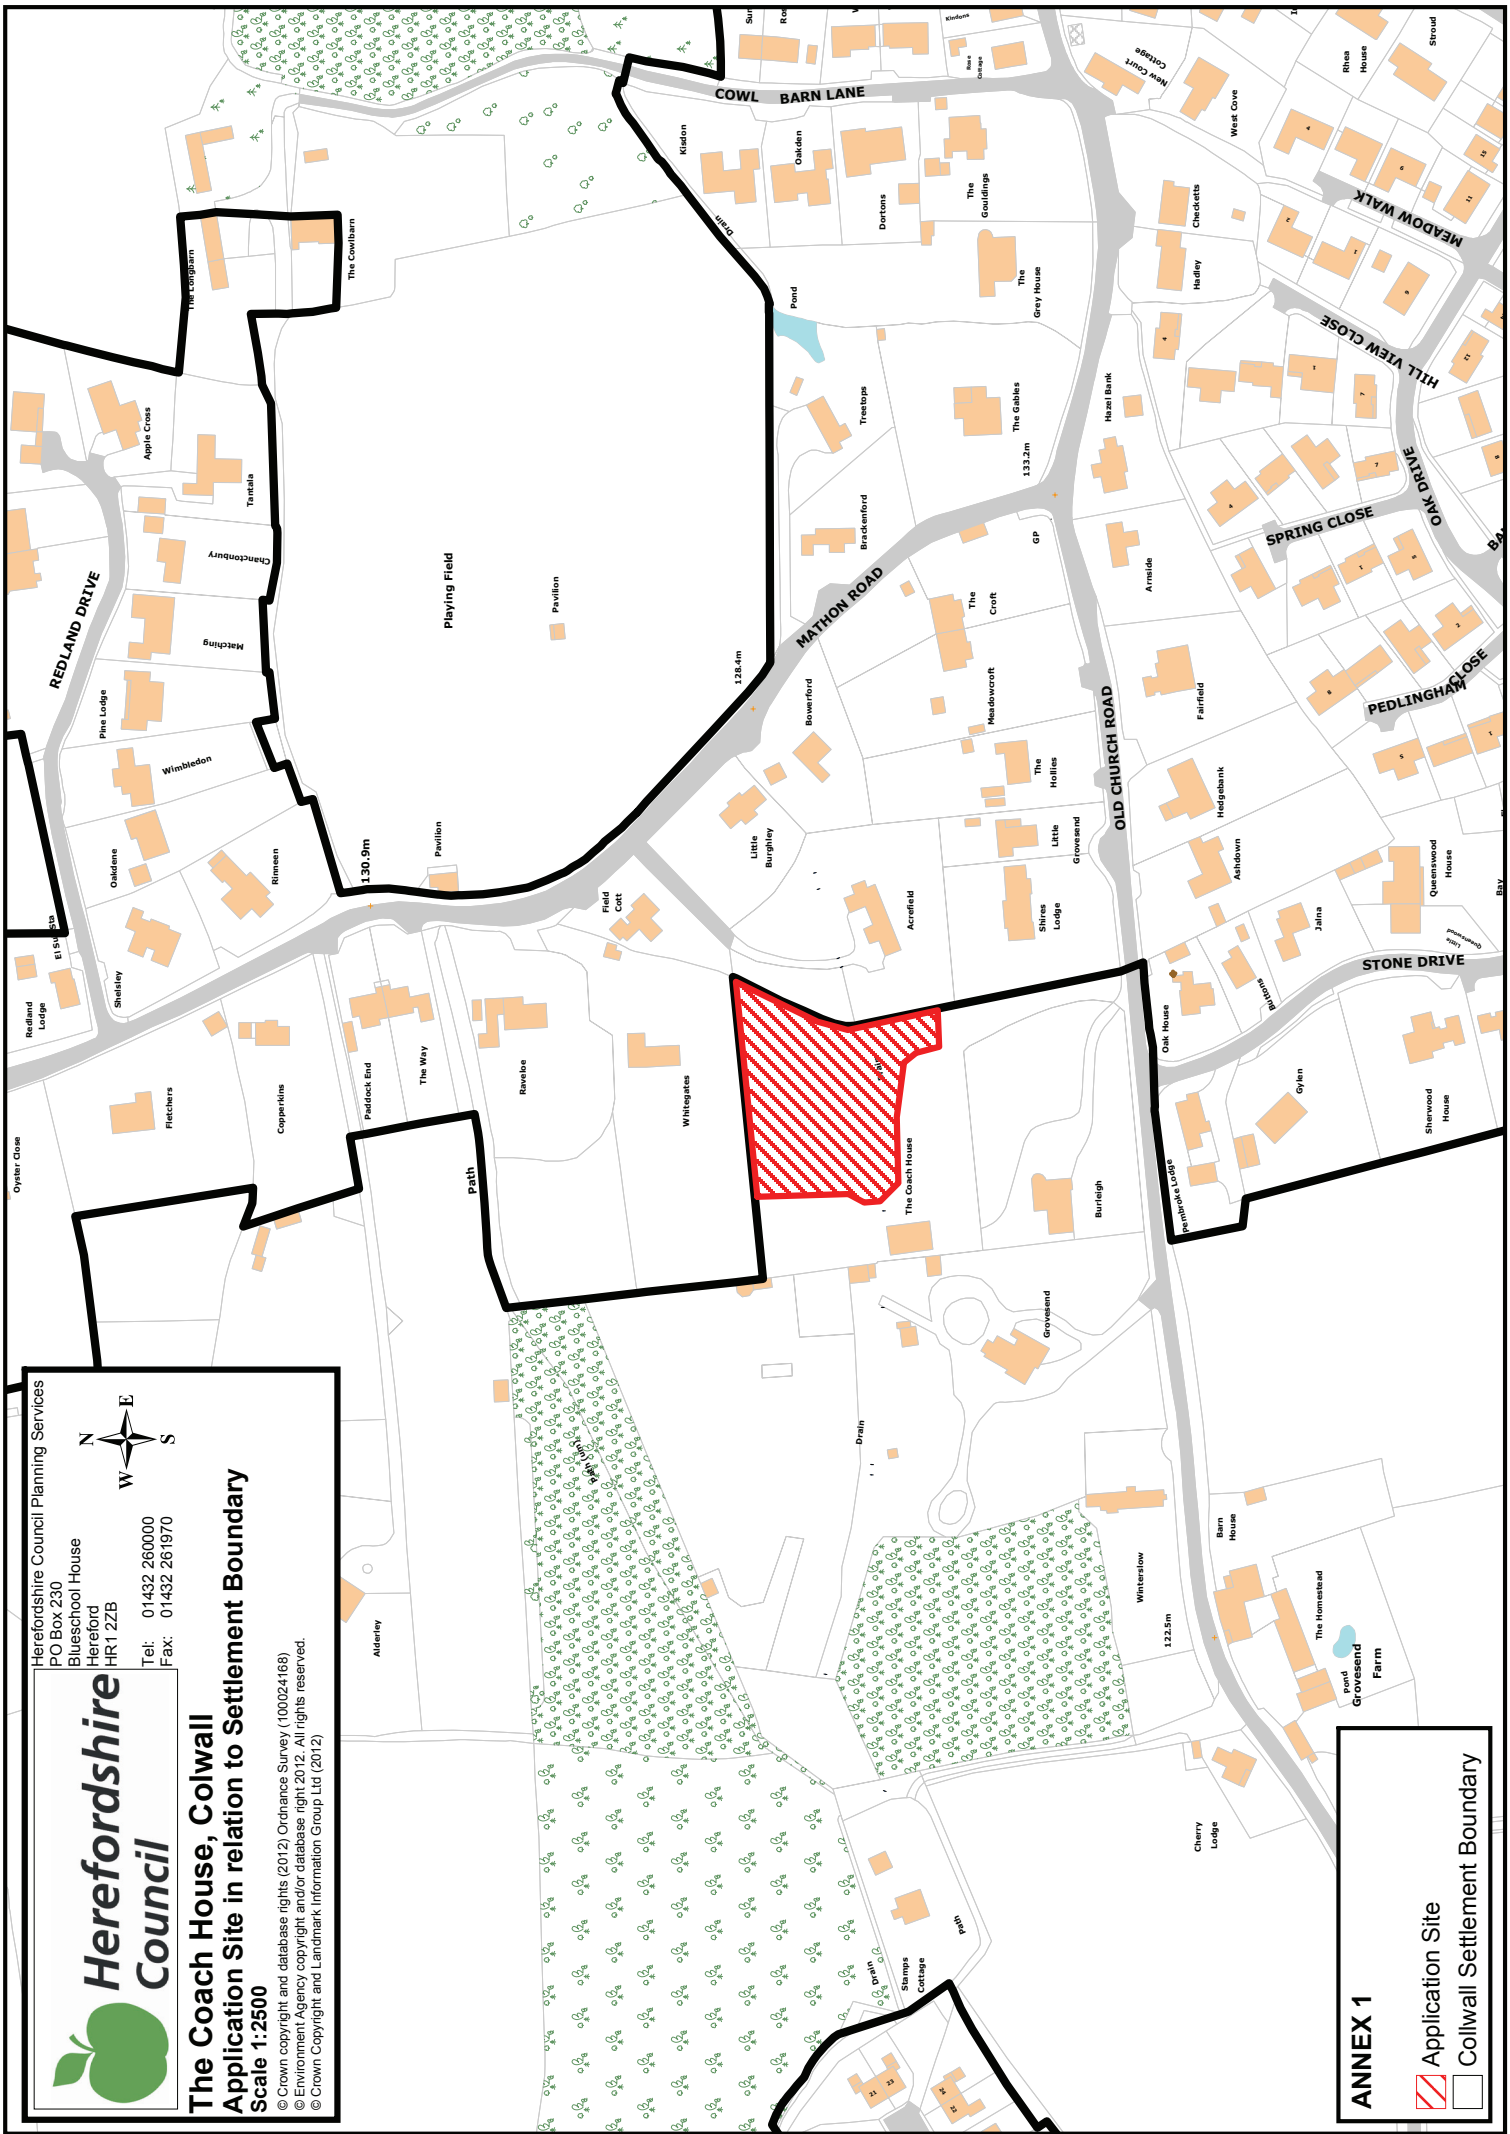

# The Coach House, Colwall

## Application Site in relation to Settlement Boundary

Scale 1:2500

© Crown copyright and database rights (2012) Ordnance Survey (100024168)  
© Environment Agency copyright and/or database right 2012. All rights reserved.  
© Crown Copyright and Landmark Information Group Ltd (2012)

**ANNEX 1**

- Application Site
- Colwall Settlement Boundary